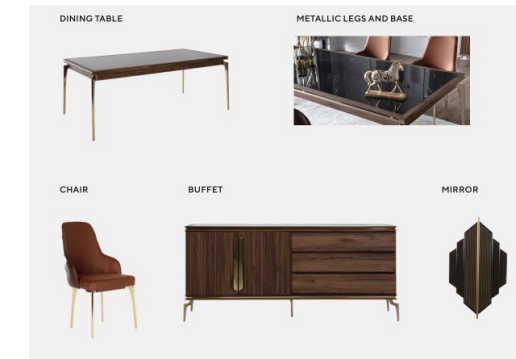

DINING TABLE 39.4W X 79.2D X 30.3H CHAIR 21W X 37.2H BUFFET 78.8W X 18D X 35H MIRROR 21W X 37H