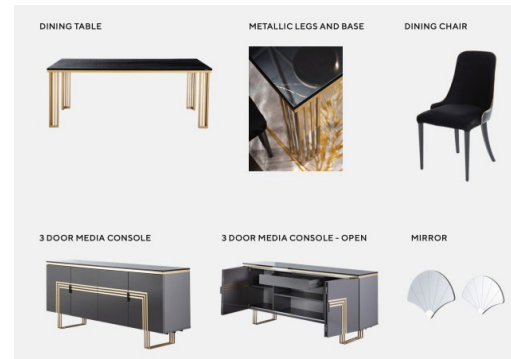

DINING TABLE 78.75W X 39.6D X 30H CHAIR 19.5W X 35H CONSOLE 79W X 18D X 33.5H MIRROR 39W X 27.5 (1) 28W X 19.5(2)